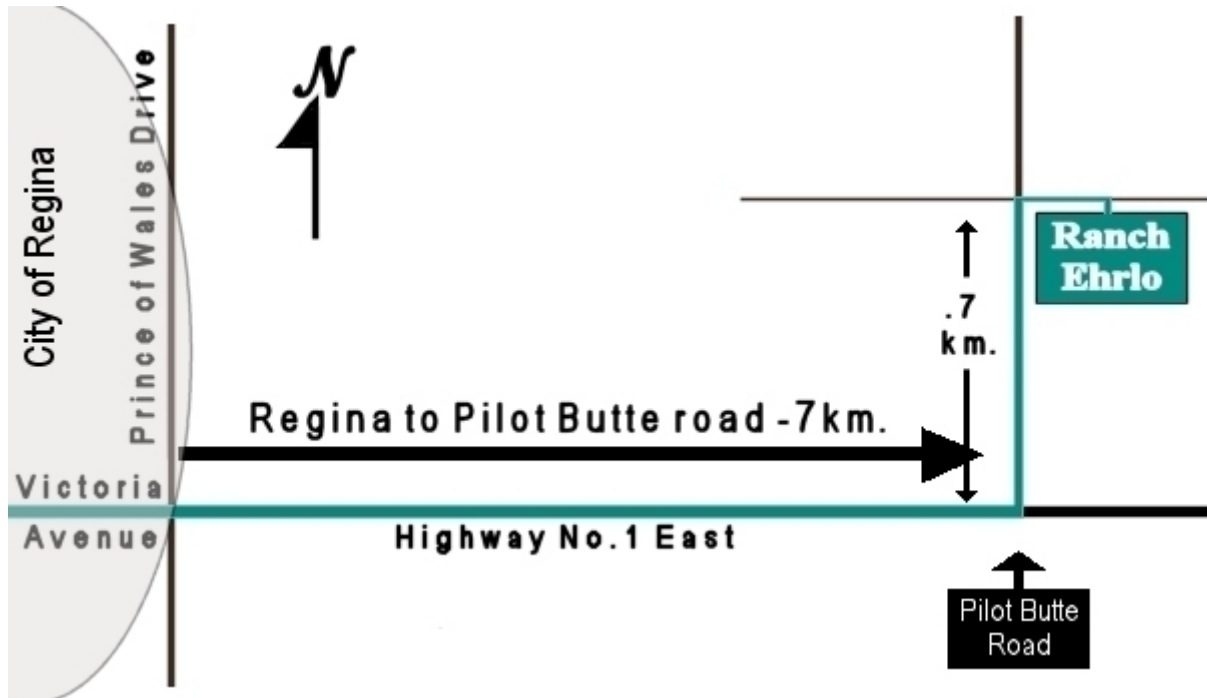

Pilot Butte Campus

LAND DESCRIPTION

PILOT BUTTE: NW.1/4 SEC. 21 – 17 – 18 – 2 (WHEN SAYING 2 YOU SAY WEST OF SECOND)

DIRECTIONS

Pilot Butte Campus Directions from Regina

Starting from Prince of Wales Drive in Regina, travel east on HWY #1 for 7 kilometers.

Turn left (north) at the Pilot Butte exit.

Travel 0.7 kilometers.

The campus is located on the right-hand (east) side of the road.

Turn right (east) onto the grid road.

Turn right (south) at the second entrance into the campus.