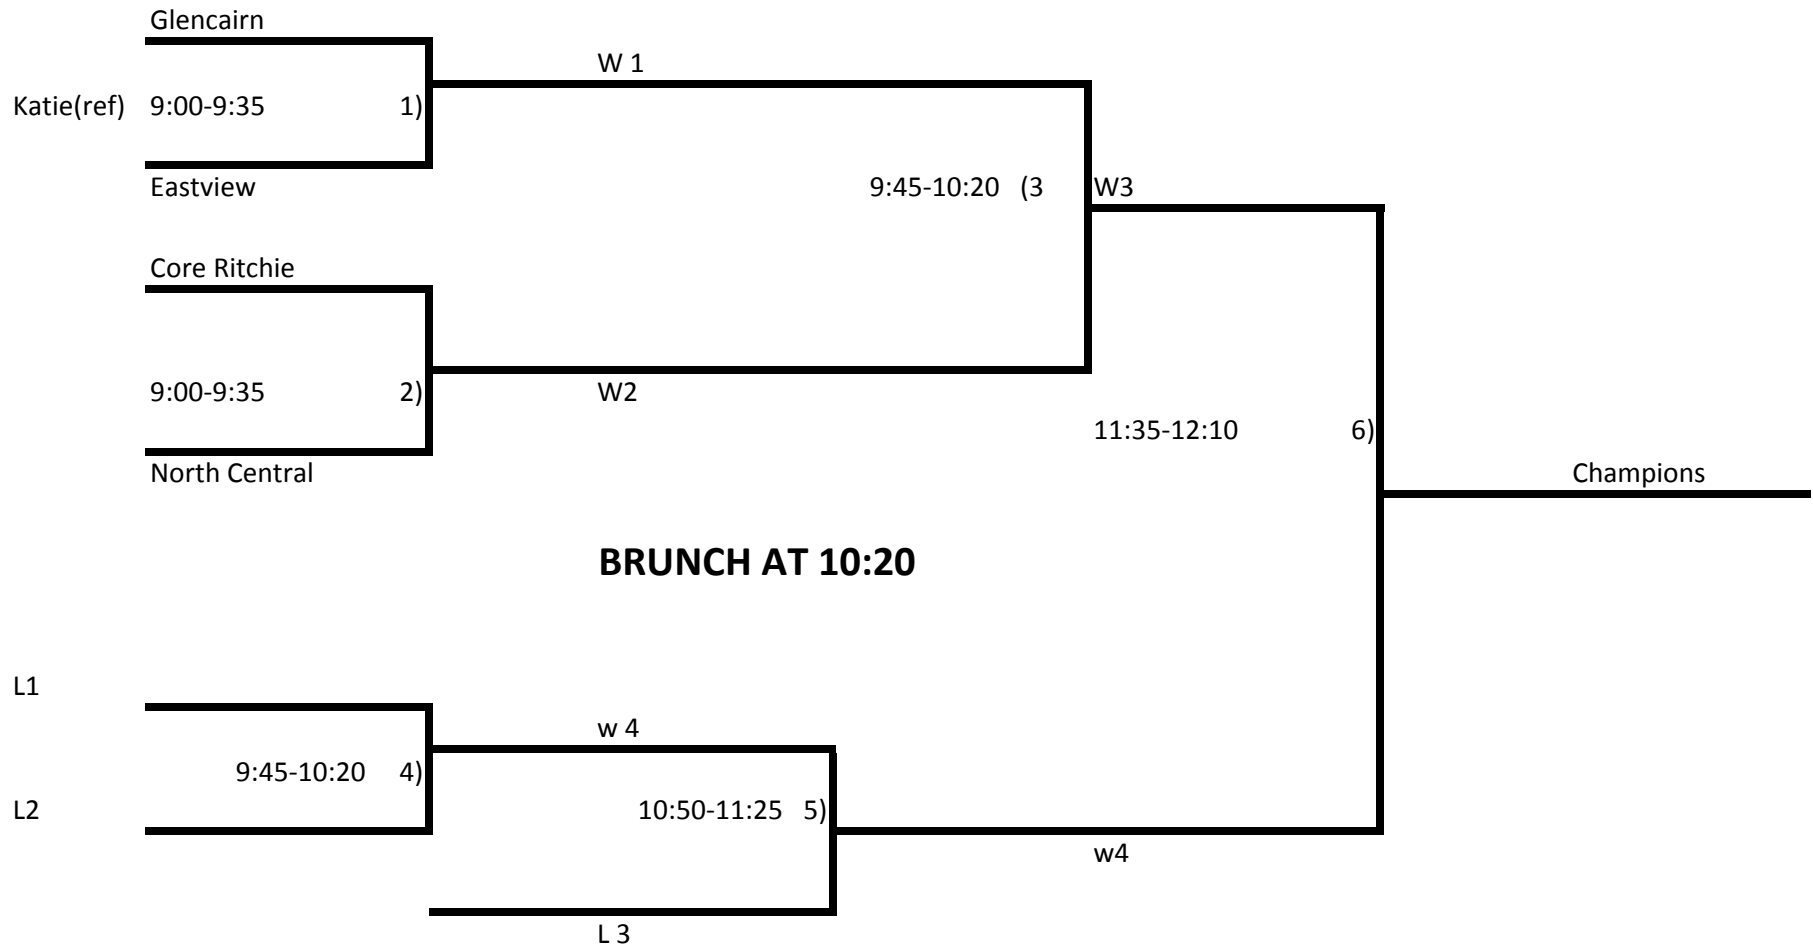

**Sport Venture Programs
Ehrlo Sr Basketball
2011 Tournament
June 11th 2011**

Gym 1 Ref/Score Keep
 1:00-2:35
 1:45-2:20
 2:50-3:25 L4 Coach/Peterson

Gym 2 Ref/Score Keep
 1:00-2:35 Katie/Peterson
 1:45-2:20 Katie/Peterson
 3:35-4:10 L3 & L5 Coaches/Peterson

**Sport Venture Programs
Ehrlo Jr Basketball
2011 Tournament
June 11th 2011**

Gym 1 Ref/Score Keep
9:00-9:35 Katie/Peterson
9:45-10:20 Katie/Peterson
10:50-11:2 L4 Coach/Peterson

Gym 2 Ref/Score Keep
9:00-9:35 Will/Peterson
9:45-10:20 Will/Peterson
11:35-12:10 L3 & L5 Coaches/Peterson