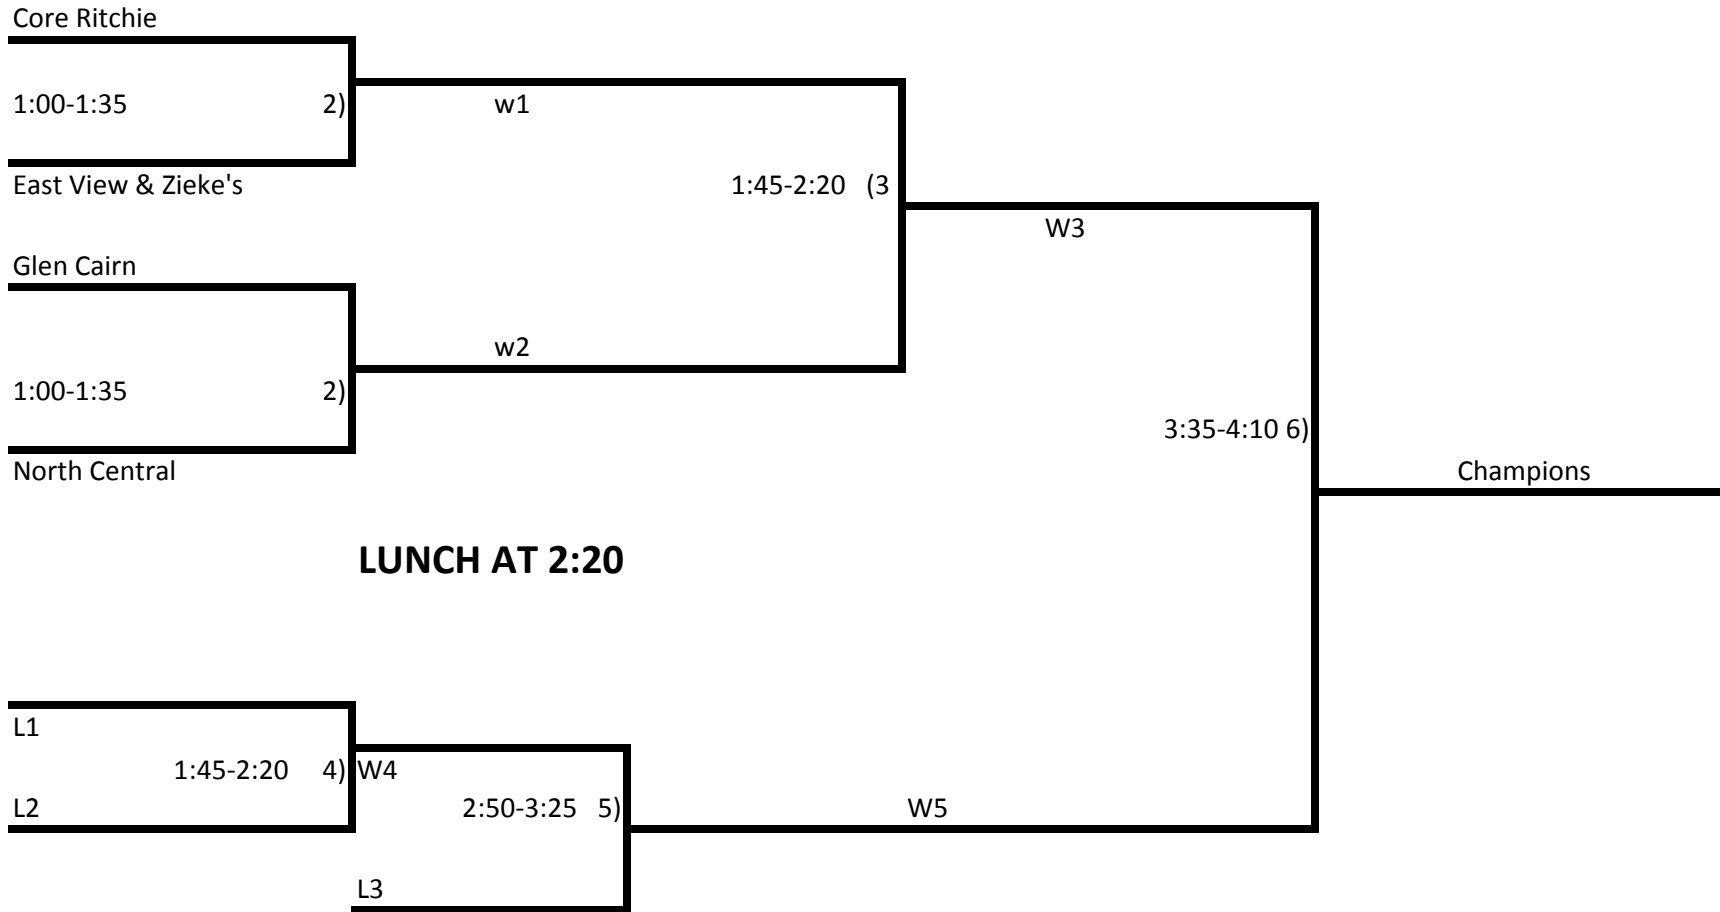

**Sport Venture Programs
Ehrlo Sr Basketball
2011 Tournament
June 11th 2011**

Gym 1 Ref/Score Keep
 1:00-2:35
 1:45-2:20
 2:50-3:25 L4 Coach/Peterson

Gym 2 Ref/Score Keep
 1:00-2:35 Katie/Peterson
 1:45-2:20 Katie/Peterson
 3:35-4:10 L3 & L5 Coaches/Peterson

**Sport Venture Programs
Ehrlo Jr Basketball
2011 Tournament
June 11th 2011**

Gym 1 Ref/Score Keep
9:00-9:35 Katie/Peterson
9:45-10:20 Katie/Peterson
10:50-11:2 L4 Coach/Peterson

Gym 2 Ref/Score Keep
9:00-9:35 Will/Peterson
9:45-10:20 Will/Peterson
11:35-12:10 L3 & L5 Coaches/Peterson